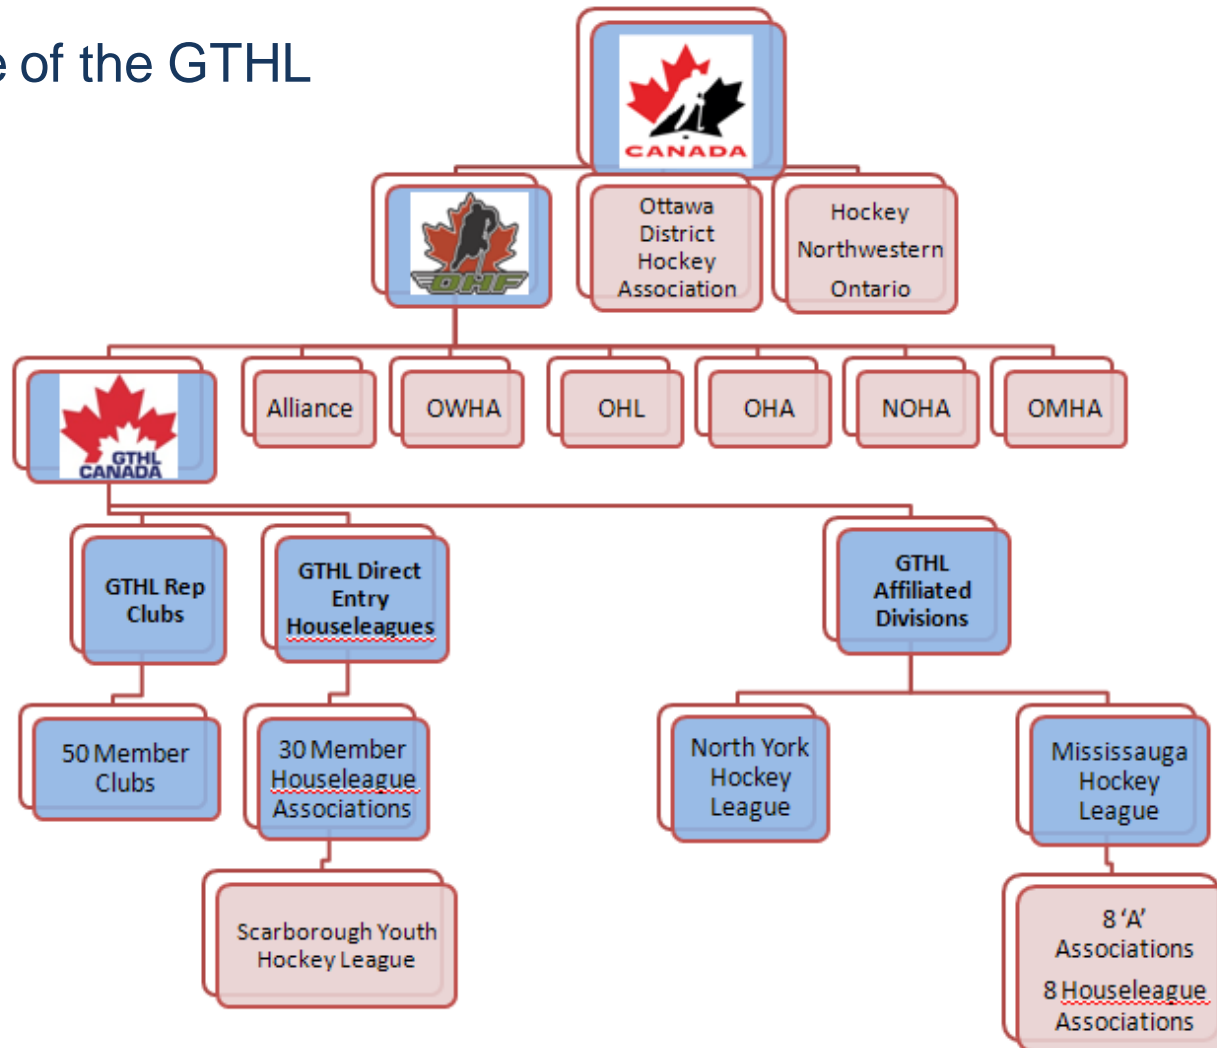

GREATER TORONTO
HOCKEY LEAGUE

Media Kit

2014-15

Hockey Structure in Ontario

Structure of the GTHL

The GTHL is Canada's premier minor hockey league and the largest minor hockey league in the world!

Partner with The Greater Toronto Hockey League to reach more than 37 000 hockey players and 75 000+ hockey moms and dads. Whether it be waking up early for practice on a Saturday morning or driving to playoff games during a snow storm.....hockey players, moms and dads are passionate about their sport and loyal to the game. Don't miss this opportunity to promote your message to the biggest and best group of hockey consumers in Canada.

GTHL Rep League:

- Minor Atom (9 years of age) to Juvenile (up to 20 years of age)
- Approximately 10,000 rep players
- 53 member clubs with 540+ teams
- 500 games per week
- 51 arenas (77 ice pads total) across the GTA

GTHL Affiliated House Leagues:

- Ages 4 and older
- Approximately 30,000 House League Players
- GTHL provides jurisdiction for:
 - Mississauga Hockey League (MHL)
 - Scarborough Youth Hockey League (SYHL)
 - North York Hockey League (NYHL)

Formed in 1911 by the late Frank D. Smith Over the past decade – each year – there have been at least 65 active NHL roster players who were graduates of the GTHL system. Some past and present hockey greats include: