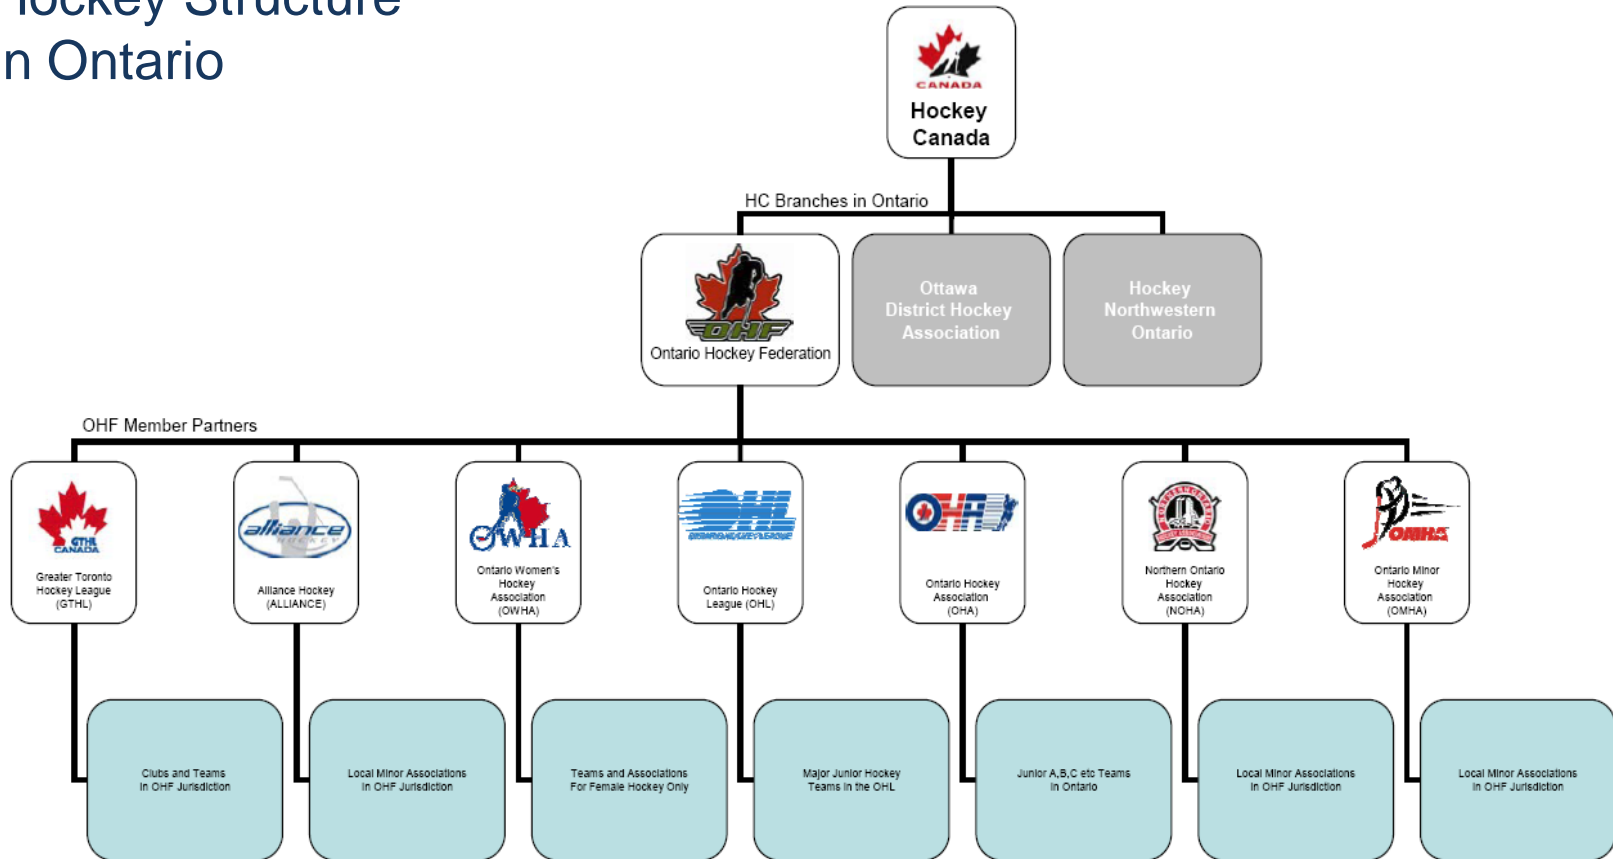

GREATER TORONTO
HOCKEY LEAGUE

Media Kit

2014-15

Hockey Structure in Ontario

Structure of the GTHL

The GTHL is Canada's premier minor hockey league and the largest minor hockey league in the world!

Partner with The Greater Toronto Hockey League to reach more than 37 000 hockey players and 75 000+ hockey moms and dads. Whether it be waking up early for practice on a Saturday morning or driving to playoff games during a snow storm.....hockey players, moms and dads are passionate about their sport and loyal to the game. Don't miss this opportunity to promote your message to the biggest and best group of hockey consumers in Canada.

GTHL Rep League:

- Minor Atom (9 years of age) to Juvenile (up to 20 years of age)
- Approximately 10,000 rep players
- 53 member clubs with 540+ teams
- 500 games per week
- 51 arenas (77 ice pads total) across the GTA

GTHL Affiliated House Leagues:

- Ages 4 and older
- Approximately 30,000 House League Players
- GTHL provides jurisdiction for:
 - Mississauga Hockey League (MHL)
 - Scarborough Youth Hockey League (SYHL)
 - North York Hockey League (NYHL)

Formed in 1911 by the late Frank D. Smith Over the past decade – each year – there have been at least 65 active NHL roster players who were graduates of the GTHL system. Some past and present hockey greats include: